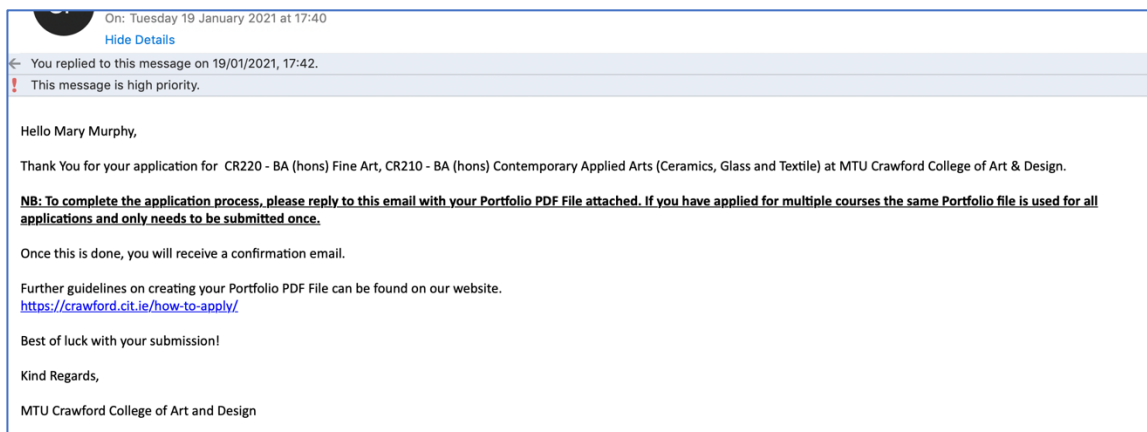

3. Once your form has been submitted you will see a thank you message on the screen which informs you of the next steps. It also shows a link to the college website which provides guidelines on creating your portfolio should you require assistance.
4. Next you will receive an email from crawfordportfolio@mtu.ie confirming your application and the specific courses you have applied for. **Please reply to this email and attach your PDF Portfolio file.**

Note: If you have applied for multiple courses the same Portfolio File can be used and it only needs to be submitted once.

5. Once we have received your Portfolio File you will receive a confirmation email.